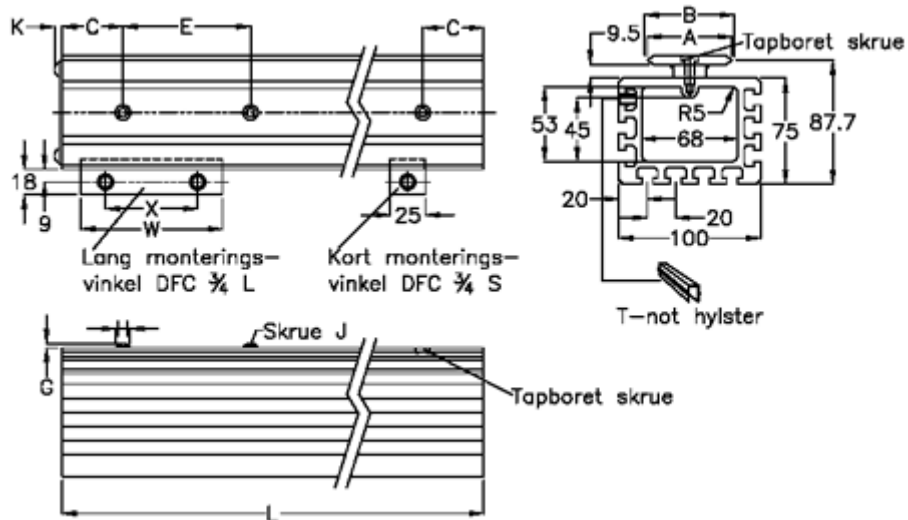

Article number: 057135936

Description: Hepco GV3 slide beam SB M 44 L5936 P3

Measures

A	= 44	K	= 5.5
B	= 45.58	L	= 5936
C	= 43	Long mounting angle	= DFC4S
E	= 90	Precision type	= P3
For bearing	= AU 44 34	Short mounting angle	= DFC4L
G	= 3.3	W	= 100
H	= 10.5	Weight kg/1000	= 10.0
J	= M6	x	= 65